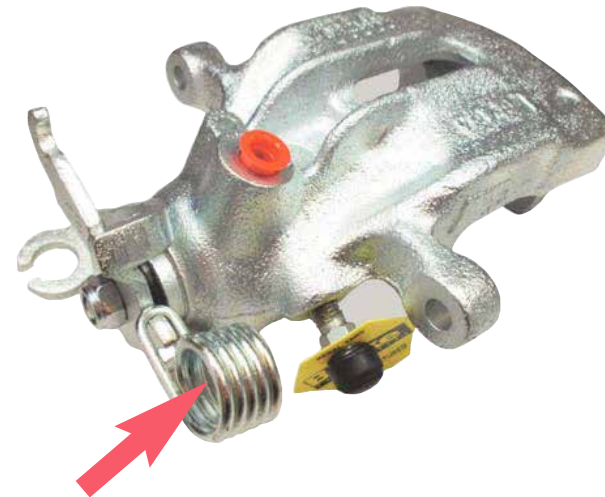

There are 2 options of rear calipers for these vehicles

## Volvo S40 / V40 Rear Calipers

**CA1746 & CA1746R**

Without External Handbrake Return Spring

**CA2219 & CA2219R**

With External Handbrake Return Spring

These Calipers  
Are Not Inter-  
changeable