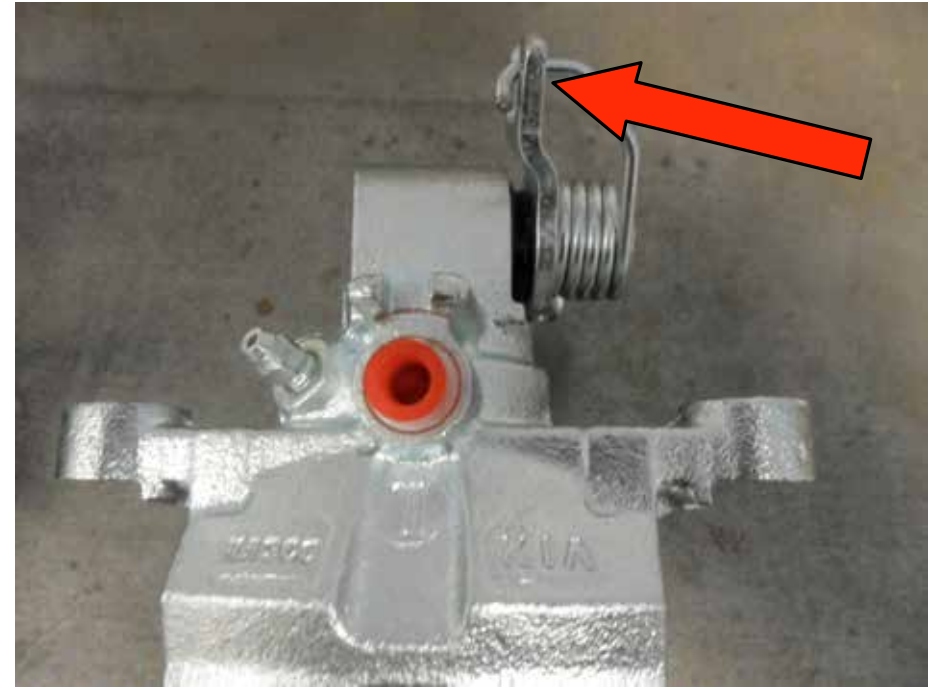

Everything is identical apart from the rotating lever which is for two different inner cables.

CA2454/R curved h/brake lever

CA3005/R straight h/brake lever