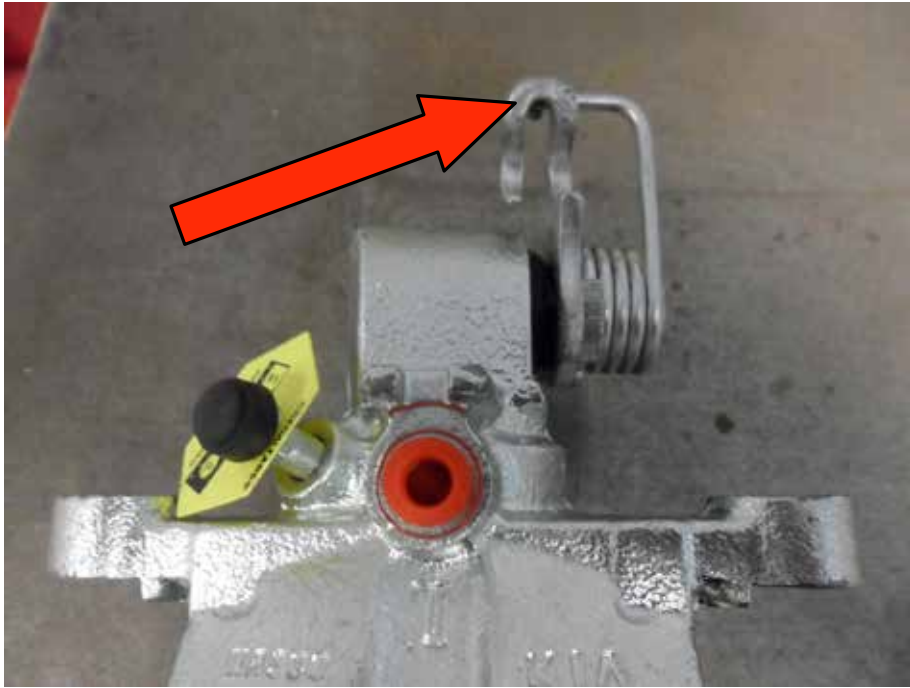

Everything is identical apart from the rotating lever which is for two different inner cables.

CA2454/R curved h/brake lever

CA3005/R straight h/brake lever